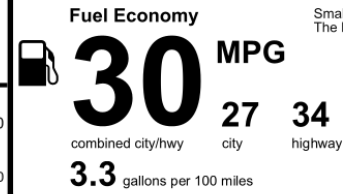

AUDIO & INFOTAINMENT

12.3" Color Touch-Screen Center Display
Audio System
NissanConnect®
Services powered by SiriusXM®+
Wireless Apple CarPlay®
Wireless Android Auto™
Siri® Eyes Free
Hands-Free Text Messaging Assistant
Wi-Fi Hotspot
Connected Garage Door Opener (myQ)

EXTERIOR

Manual Folding
Power Outside Mirrors w/ Integrated Turn Signal
Front and Rear Bumper w/ Black Fascia Accent
LED Low & High Beam Headlight
LED Daytime Running Lights
Roof Rails

+See your Dealer for terms, conditions and limitations

++Optional equipment replaces standard equipment where applicable

**State laws may apply. Review before using

Manufacturer's Suggested Retail Base Price: $28,160.00

Options Included by Manufacturer	
Cold Weather Package	300.00
Heated Front Seats	
Heated Mirrors	
Rear Floor Heater Ducts	
Splash Guards	255.00
Crossbars	365.00
2-tone + Premium Paint	800.00
Carpeted Floor Mats	205.00
19" Alloy Wheels	605.00

DESTINATION CHARGES 1,495.00

Total' $32,185.00

Warranty Booklet & owner publications available @ <https://www.nissanusa.com/owners/manuals-guides.html> or call 1-800-NISSAN-1

EPA DOT Fuel Economy and Environment

Gasoline Vehicle

Small SUVs range from 14 to 125 MPG. The best vehicle rates 146 MPGe.

You Save $250
in fuel costs over 5 years compared to the average new vehicle.

Annual fuel cost $1,650

Fuel Economy & Greenhouse Gas Rating (tailpipe only) Smog Rating (tailpipe only)